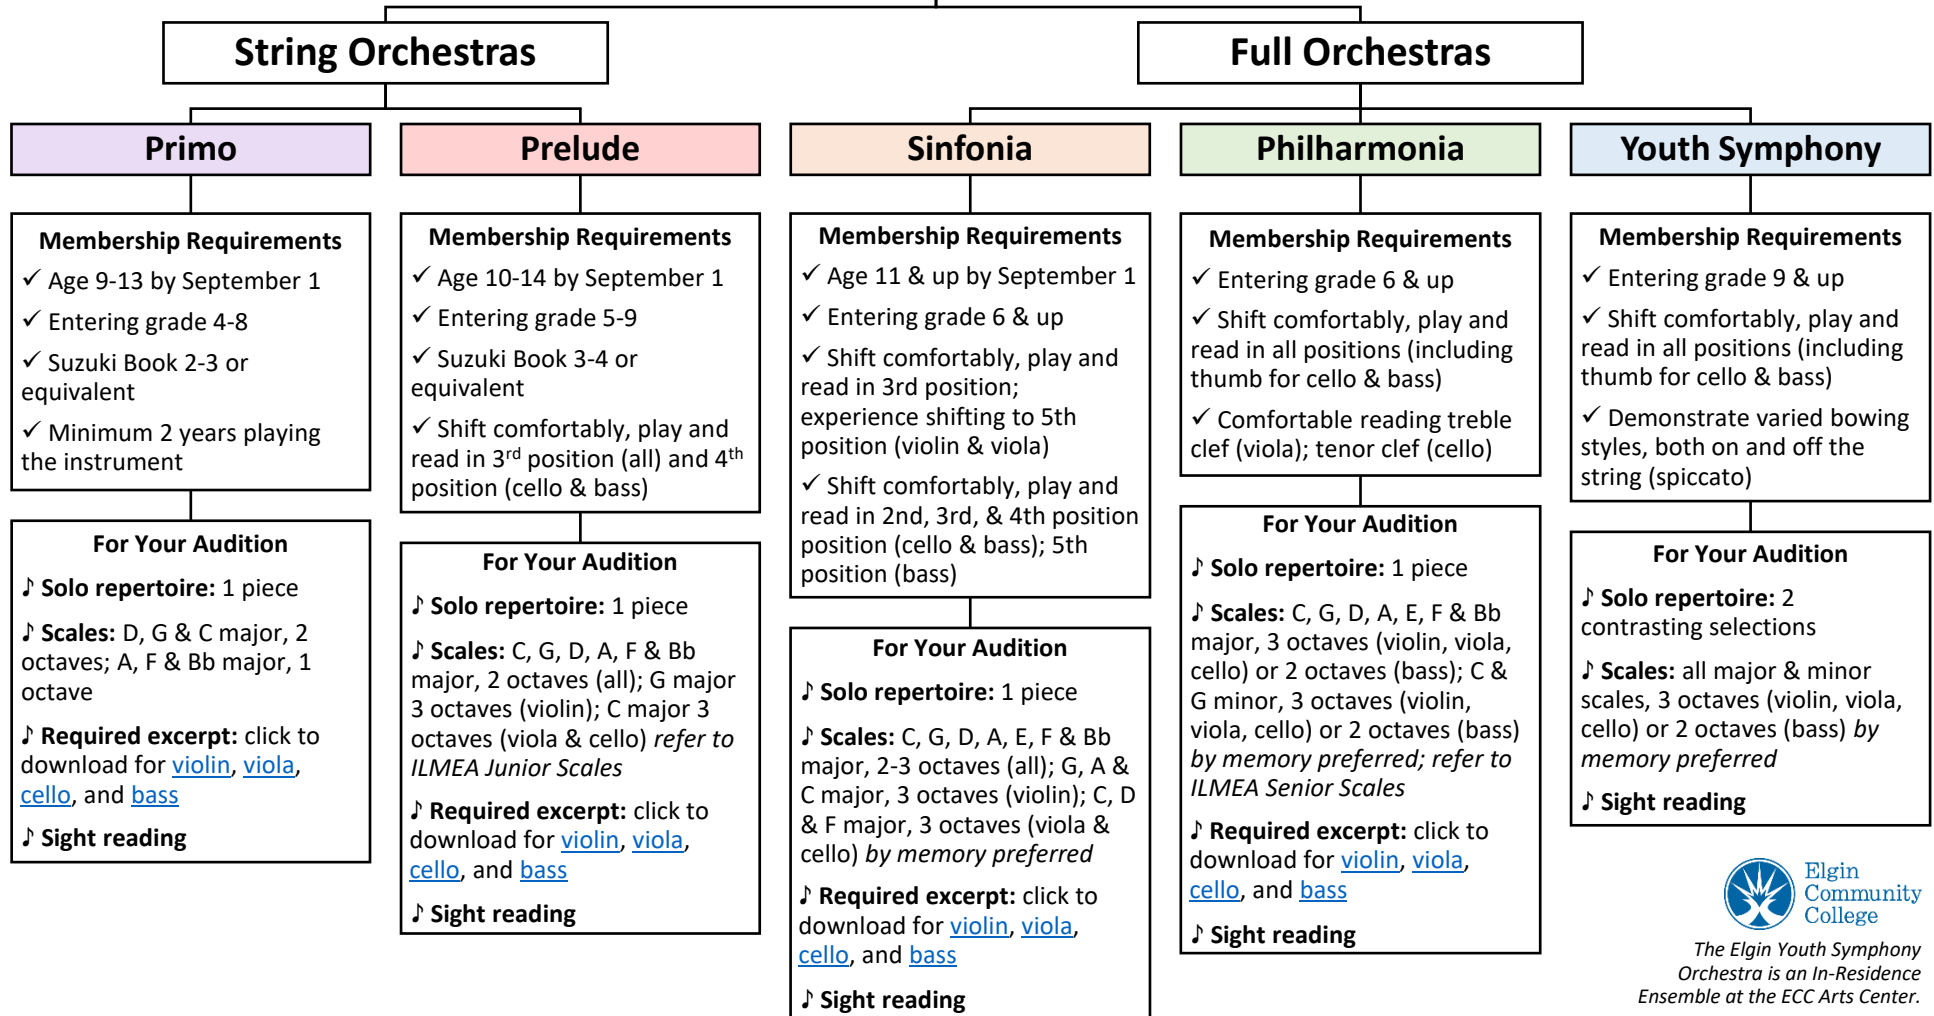

AUDITION & MEMBERSHIP REQUIREMENTS

STRINGS Violin, Viola, Cello, Bass

The Elgin Youth Symphony Orchestra is an In-Residence Ensemble at the ECC Arts Center.

For **solo repertoire**, selections may include solo literature, etudes, or appropriate orchestral excerpts, approximately 2-3 minutes in length. If two selections are from the same concerto, different movements are suggested. Please choose selections carefully, with guidance from your private instructor, to show the full range of your ability. Selections beyond or beneath your skill level will not enhance your audition results. Selections do not need to be memorized. No accompanist is required. **Please bring 2 photocopies of each piece for the adjudicators' reference.**

AUDITION & MEMBERSHIP REQUIREMENTS, cont.

The Elgin Youth Symphony Orchestra is an In-Residence Ensemble at the ECC Arts Center.

For **solo repertoire**, selections may include solo literature, etudes, or appropriate orchestral excerpts, approximately 2-3 minutes in length. If two selections are from the same concerto, different movements are suggested. Please choose selections carefully, with guidance from your private instructor, to show the full range of your ability. Selections beyond or beneath your skill level will not enhance your audition results. Selections do not need to be memorized. No accompanist is required. **Please bring 2 photocopies of each piece for the adjudicators' reference.**