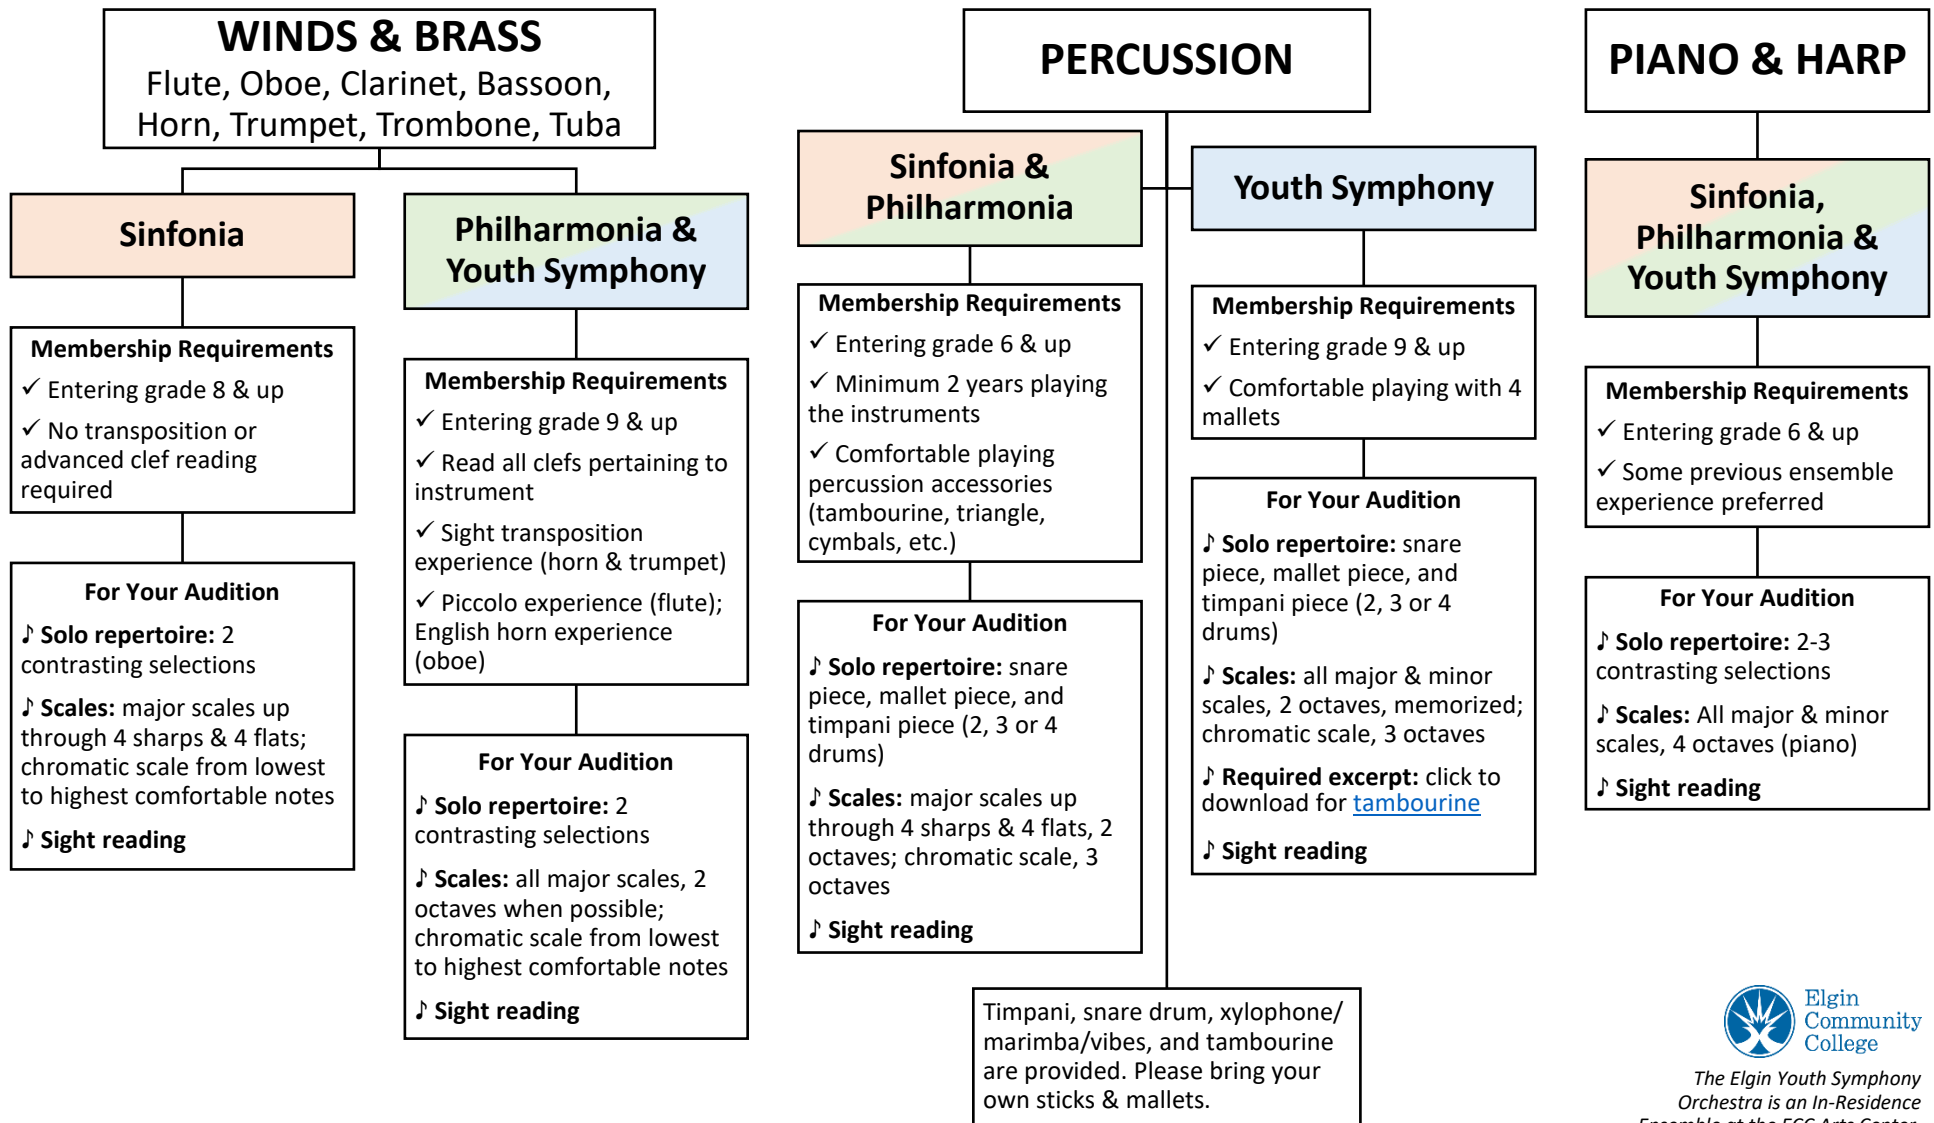

AUDITION & MEMBERSHIP REQUIREMENTS

STRINGS Violin, Viola, Cello, Bass

The Elgin Youth Symphony Orchestra is an In-Residence Ensemble at the ECC Arts Center.

For **solo repertoire**, selections may include solo literature, etudes, or appropriate orchestral excerpts, approximately 2-3 minutes in length. If two selections are from the same concerto, different movements are suggested. Please choose selections carefully, with guidance from your private instructor, to show the full range of your ability. Selections beyond or beneath your skill level will not enhance your audition results. Selections do not need to be memorized. No accompanist is required. **Please bring 2 photocopies of each piece for the adjudicators' reference.**

AUDITION & MEMBERSHIP REQUIREMENTS, cont.

The Elgin Youth Symphony Orchestra is an In-Residence Ensemble at the ECC Arts Center.

For **solo repertoire**, selections may include solo literature, etudes, or appropriate orchestral excerpts, approximately 2-3 minutes in length. If two selections are from the same concerto, different movements are suggested. Please choose selections carefully, with guidance from your private instructor, to show the full range of your ability. Selections beyond or beneath your skill level will not enhance your audition results. Selections do not need to be memorized. No accompanist is required. **Please bring 2 photocopies of each piece for the adjudicators' reference.**